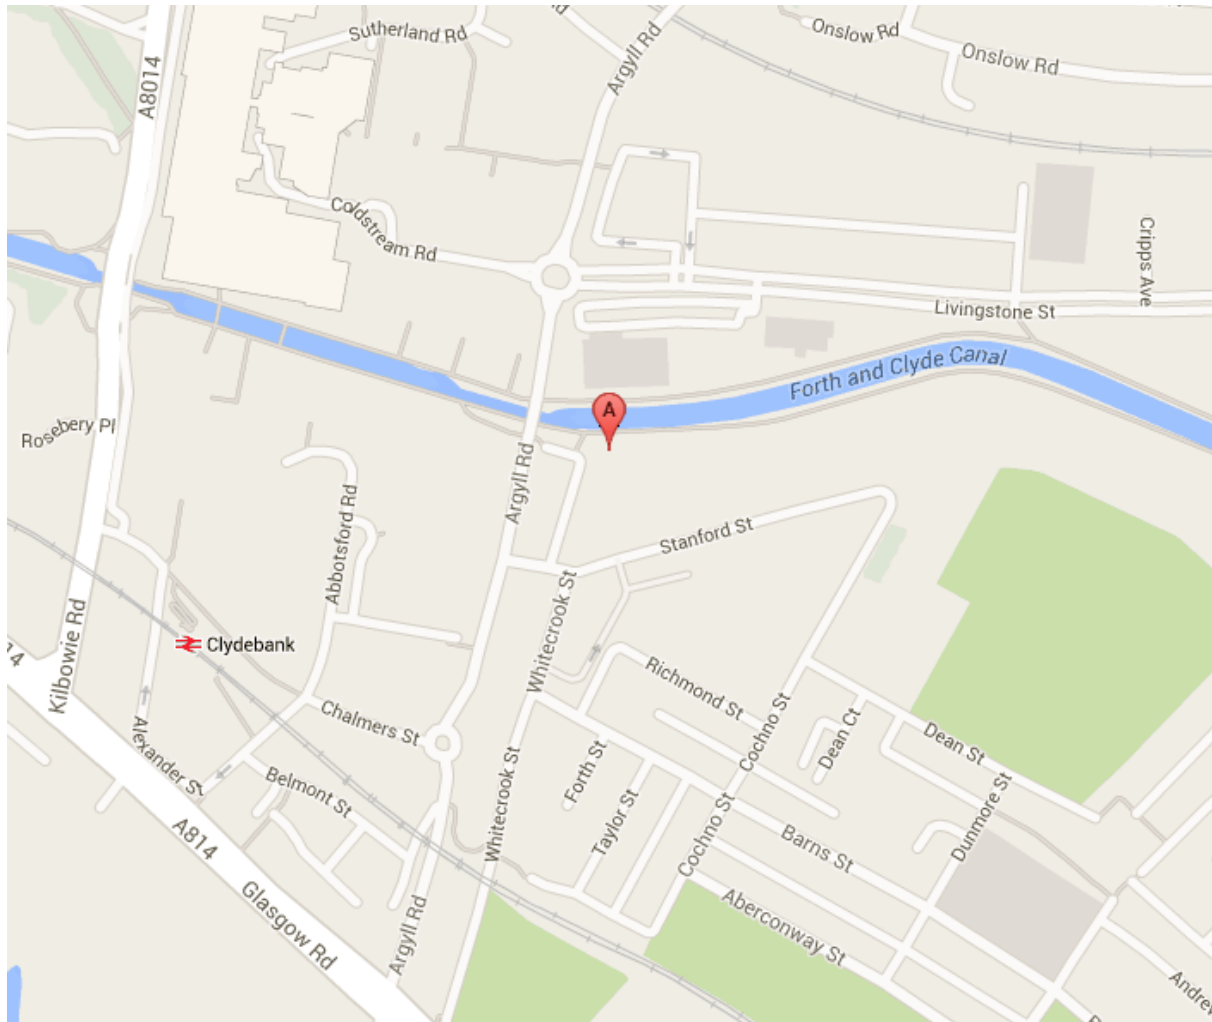

Directions to:                   Stepping Stones Organisation  
Unit A10, Whitecrook Business Centre  
78 Whitecrook Street  
Clydebank  
G81 1QF

### By Train and Bus

Stepping Stones offices are on the 1<sup>st</sup> floor of the Whitecrook Business Centre which is a 10 minute walk from Singer Train Station and a 5 minute walk from both Clydebank Train Station and Clydebank Central Bus Station. It is in the same building as SCREWFIX which is clearly visible from Argyll Road.

Bus services which pass outside the Whitecrook Business Centre:  
1, 1A, 1B, 2, 6 & 140.

Car parking is available at the back of the building.